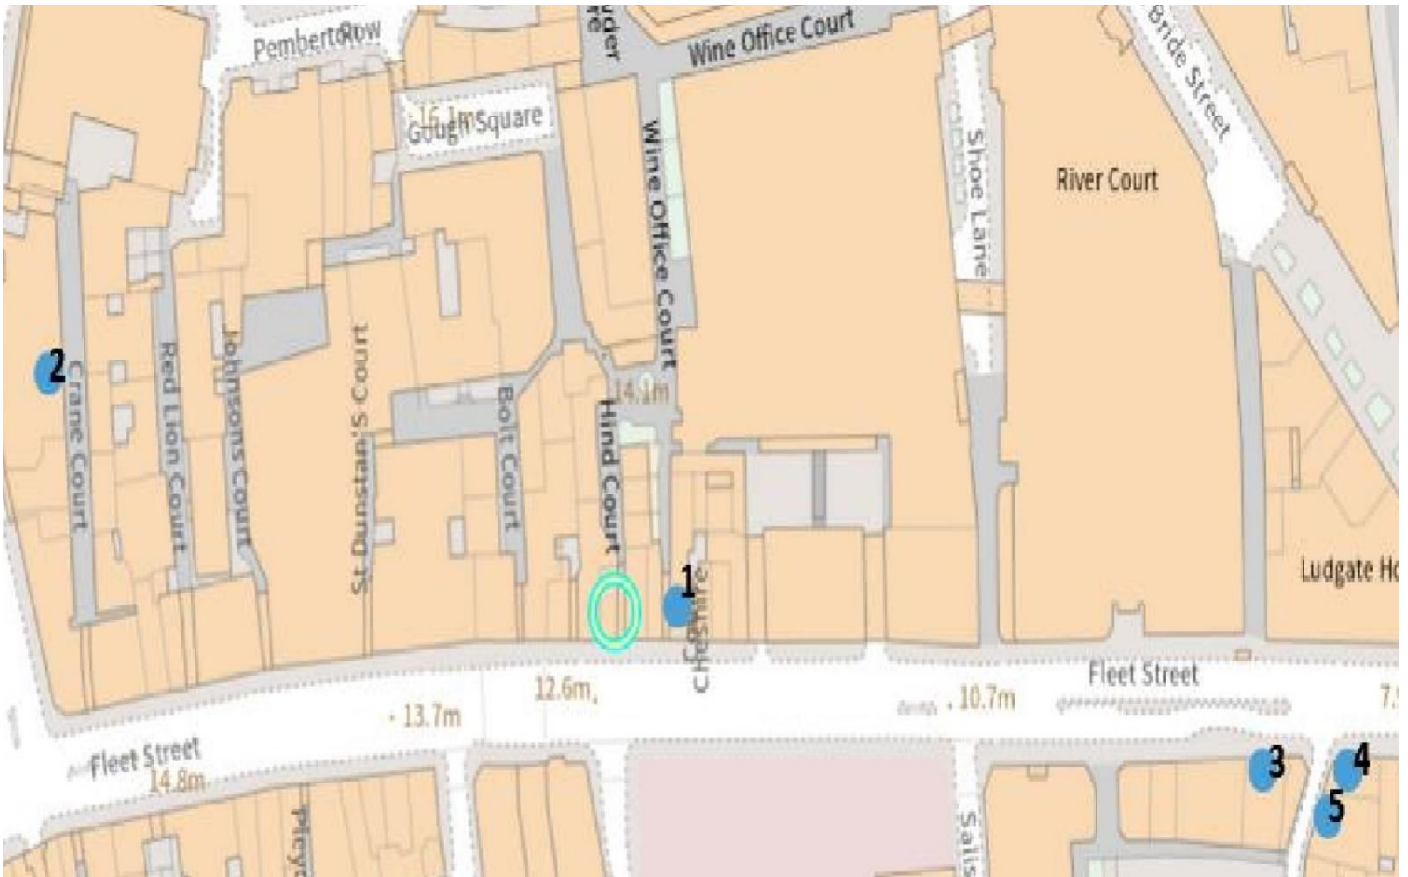

PREMISES LOCATION MAP AND TERMINAL HOURS

Easy Shop & Go, 148 Fleet Street, London, EC4A 2BU

	PREMISES NAME AND ADDRESS	ALCOHOL TERMINAL HOUR	LATE NIGHT REFRESH TERMINAL HOUR
GREEN CIRCLE	Easy Shop & Go, 148 Fleet Street		
1	Ye Olde Cheshire Cheese, 145 Fleet Street	00:00	00:30
2	Editors Tap, 5-11 Fetter Lane	02:00	02:00
3	The Old Bell, 95 Fleet Street	00:00	01:00
4	The Punch Tavern, 99 Fleet Street	00:00	N/A
5	Crown & Sugarloaf, 26 Bride Lane	23:00	N/A